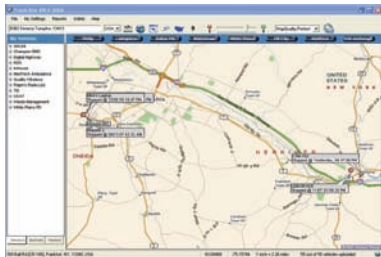

Rugged Reliability

Built to meet military standards, our mobile communications and location platforms are able to withstand the intense heat and vibration of a mobile implementation. Sierra Wireless has been providing mobile data and location services for over a decade.